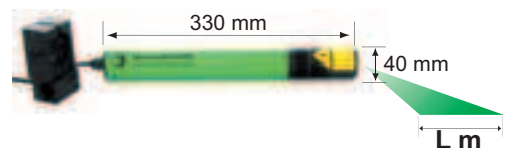

LASER DIODE COMPACT

Compact laser diode - Laser Diode Kompakt - Laser diodo compacto - Laser diodo compatto